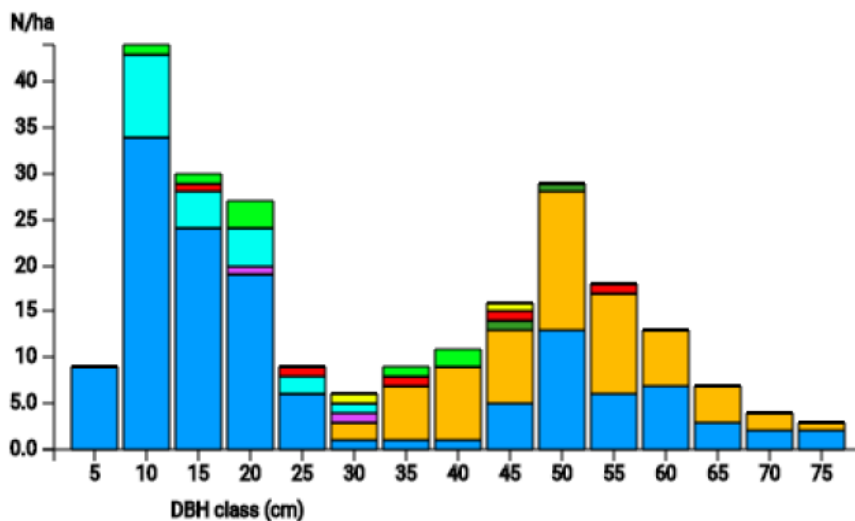

Technical information

DE

Name: **Sailershausen**

Forest type: **Oak – beech**

State / Region	Owner	Establishment	Size
Bavaria	University of Würzburg	2022	1 ha
Altitude [m.a.s.l.]	Mean annual precipitation [mm]	Mean annual temperature [°C]	Natural forest community
360	670	8.5	Galio Fagetum
Number of trees [N/ha]	Basal area [m ² /ha]	Volume [m ³ /ha]	Habitat value [points/ha]
235	29.2	417,5	2125

DBH distribution

Tree species distribution (% Volume)

Tree microhabitat distribution by code (Total: 198)

Marteloscope map (1.0 ha):

Contact:

Daniel Kraus

University Forest District Office

Sailershausen