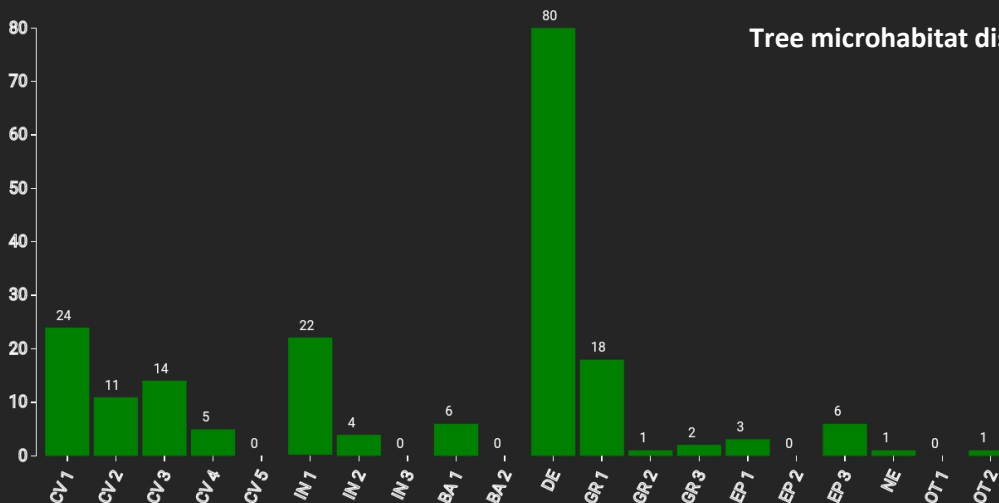

Technical information

DE

Name: **Sailershausen**

Forest type: **Oak – beech**

State / Region	Owner	Establishment	Size
Bavaria	University of Würzburg	2022	1 ha
Altitude [m.a.s.l.]	Mean annual precipitation [mm]	Mean annual temperature [°C]	Natural forest community
360	670	8.5	Galio Fagetum
Number of trees [N/ha]	Basal area [m ² /ha]	Volume [m ³ /ha]	Habitat value [points/ha]
235	29.2	417,5	2125

DBH distribution

Tree species distribution (% Volume)

Tree microhabitat distribution by code (Total: 198)

Marteloscope map (1.0 ha):

Contact:

Daniel Kraus

University Forest District Office

Sailershausen