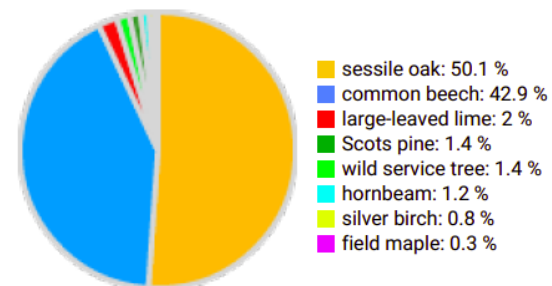

Technical information

DE

Name: **Sailershausen**

Forest type: **Oak – beech**

State / Region	Owner	Establishment	Size
Bavaria	University of Würzburg	2022	1 ha
Altitude [m.a.s.l.]	Mean annual precipitation [mm]	Mean annual temperature [°C]	Natural forest community
360	670	8.5	Galio Fagetum
Number of trees [N/ha]	Basal area [m ² /ha]	Volume [m ³ /ha]	Habitat value [points/ha]
235	29.2	417,5	2125

DBH distribution

Tree species distribution (% Volume)

Tree microhabitat distribution by code (Total: 198)

Marteloscope map (1.0 ha):

Contact:

Daniel Kraus

University Forest District Office

Sailershausen