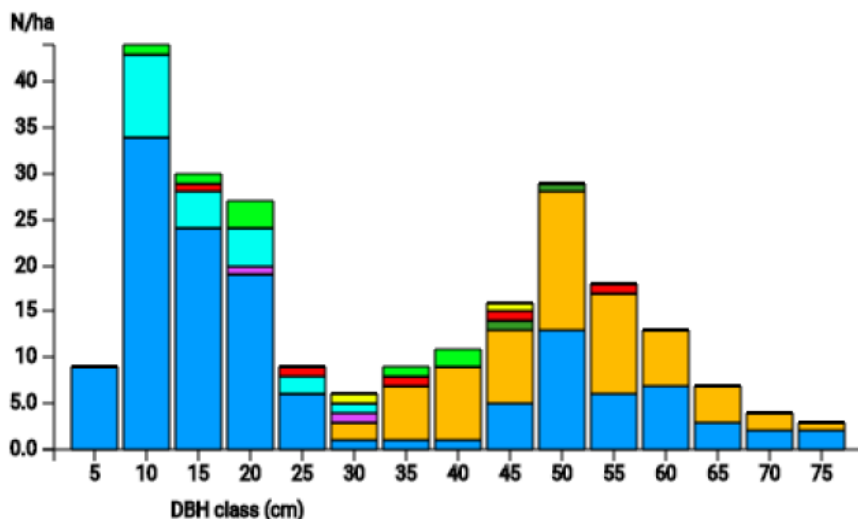

# DE

Name: **Sailershausen**

Forest type: **Oak – beech**

State / Region	Owner	Establishment	Size
Bavaria	University of Würzburg	2022	1 ha
Altitude [m.a.s.l.]	Mean annual precipitation [mm]	Mean annual temperature [°C]	Natural forest community
360	670	8.5	Galio Fagetum
Number of trees [N/ha]	Basal area [m <sup>2</sup> /ha]	Volume [m <sup>3</sup> /ha]	Habitat value [points/ha]
235	29.2	234.4	2125

DBH distribution

Tree species distribution (% Volume)

Tree microhabitat distribution by code (Total: 198)