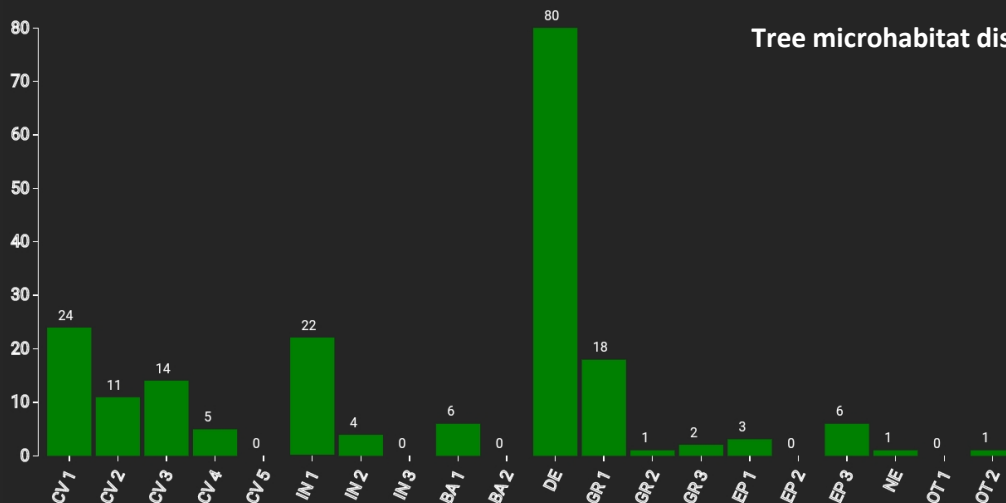

# DE

Name: **Sailershausen**

Forest type: **Oak – beech**

State / Region	Owner	Establishment	Size
Bavaria	University of Würzburg	2022	1 ha
Altitude [m.a.s.l.]	Mean annual precipitation [mm]	Mean annual temperature [°C]	Natural forest community
360	670	8.5	Galio Fagetum
Number of trees [N/ha]	Basal area [m <sup>2</sup> /ha]	Volume [m <sup>3</sup> /ha]	Habitat value [points/ha]
235	29.2	234.4	2125

DBH distribution

Tree species distribution (% Volume)

Tree microhabitat distribution by code (Total: 198)