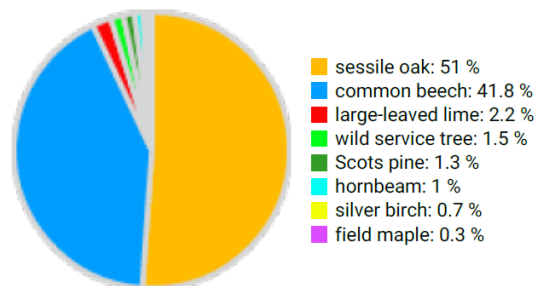

# DE

Name: **Sailershausen**

Forest type: **Oak – beech**

State / Region	Owner	Establishment	Size
Bavaria	University of Würzburg	2022	1 ha
Altitude [m.a.s.l.]	Mean annual precipitation [mm]	Mean annual temperature [°C]	Natural forest community
360	670	8.5	Galio Fagetum
Number of trees [N/ha]	Basal area [m <sup>2</sup> /ha]	Volume [m <sup>3</sup> /ha]	Habitat value [points/ha]
235	29.2	234.4	2125

DBH distribution

Tree species distribution (% Volume)

Tree microhabitat distribution by code (Total: 198)